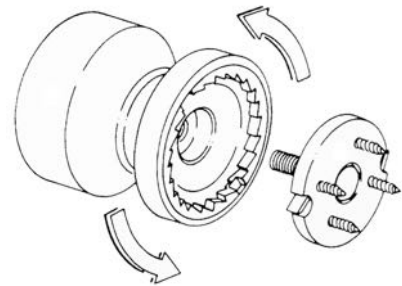

**ART. 173**

Door knob in stamped aluminium sheet with a thickness of 0,12mm equipped with an exclusive fixing system.

Anodized aluminium

▪ Finishes:

	Polished gold	code	B
	Satin gold		F
	Polished silver		A
	Satin silver		E
	Polished bronze		C
	Satin bronze		G
	Black electrocolour		Z
	Dark brown electrocolour		I

Exclusive fixing system with nylon base and steel screw:

Available in two different sizes : Ø70 - Ø80.

ARTICLE	A	B	C	D
173/70	31	61	70	57
173/80	37	69	80	62

Measurements in mm.