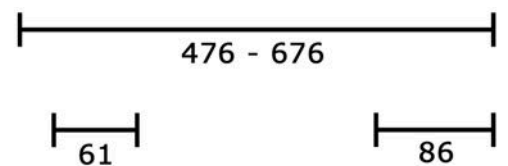

**ART. 357/S + 350/300
& 357/S + 350/500**

Aluminium pull handle with
nylon supports

Satin black plastic ABS

Anodized aluminium

▪ Finishes:

	Satin silver	code	E
	Black electrocolour		Z
	Dark brown electrocolour		I

Powder coated aluminium

▪ Finishes:

	Black RAL 9005	code	Q
	White RAL 9010		T
	White RAL 1013		K
	Green RAL 6005		S
	Brown RAL 8017		U
	Antique gray		YA
	Antique green		SA
	Antique brown		UA

Available in two different sizes: 300 - 500.

Measurements in mm.