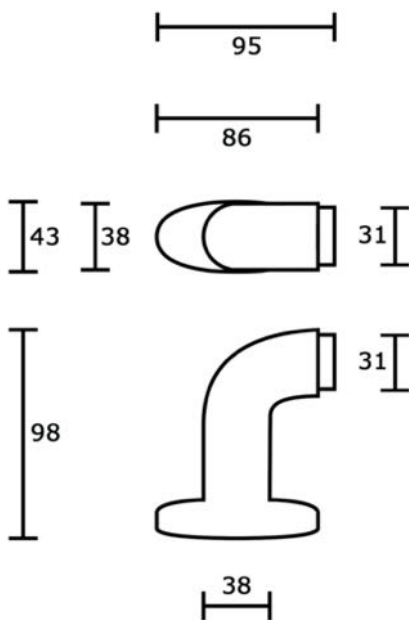

**ART. 357/S**

Plastic support for door handles with aluminium bar.

▪ Finishes:

 Satin black plastic ABS

2 curves + 2 screws to make a door handle (rosette fixing).

Measurements in mm.