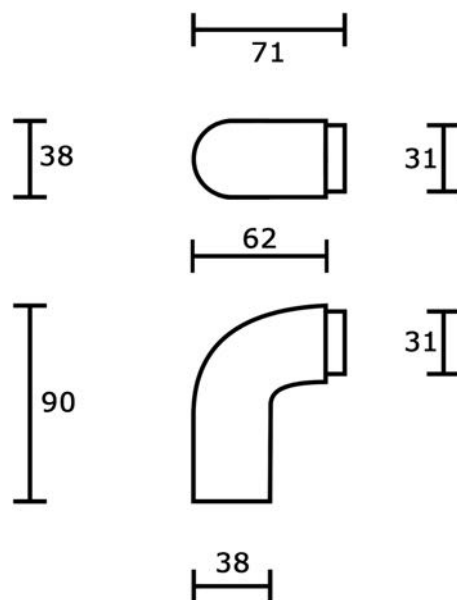

## ART. 355/S

Plastic support for door handles with aluminium bar.

▪ Finishes:

 Satin black plastic ABS

4 curves + 2 threaded pins to make a couple of door handles to be fixed opposite(outside and inside the door).

Measurements in mm.