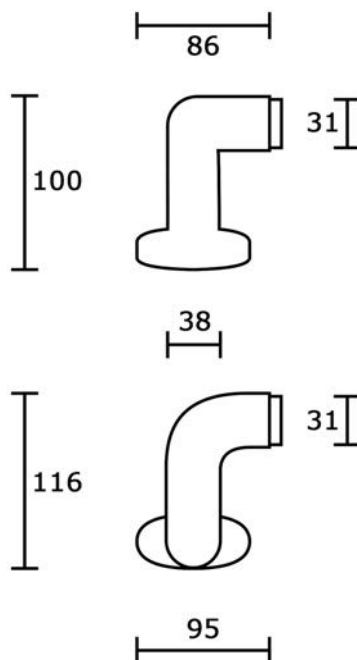

## ART. 353/S

Plastic support for door handles  
with aluminium bar.

▪ Finishes:

 Satin black plastic ABS

2 curves + 2 screws to make a door handle (rosette fixing).

Measurements in mm.