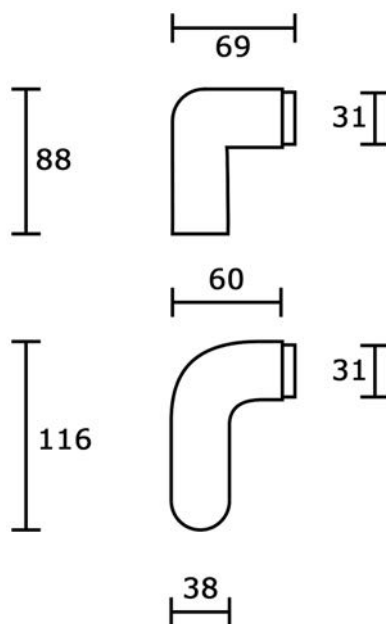

ART. 352/S

Plastic support for door handles with aluminium bar.

▪ Finishes:

 Satin black plastic ABS

2 curves + 2 screws to make a door handle (through screw fixing).

Measurements in mm.