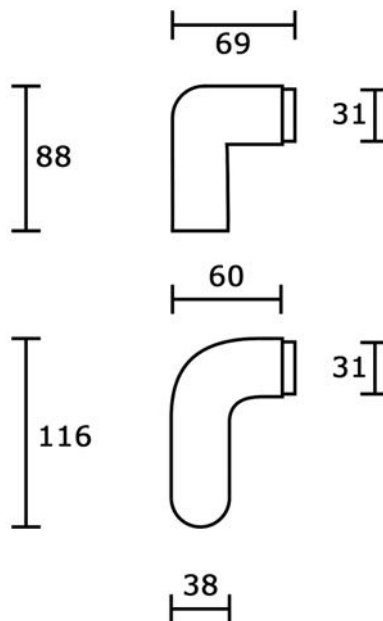

## ART. 351/S

Plastic support for door handles with aluminium bar.

▪ Finishes:

 Satin black plastic ABS

4 curves + 2 threaded pins to make a couple of door handles to be fixed opposite(outside and inside the door).

Measurements in mm.