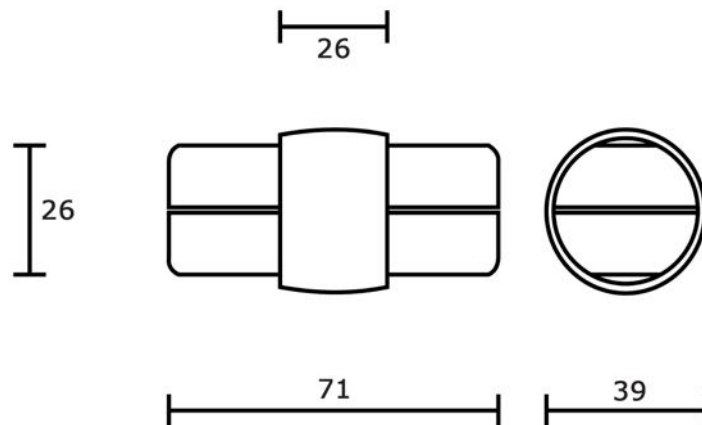

ART. 749

Joint block in powder coated aluminum and nylon for self-assembly handrail CORRITUTTO

Powder coated aluminium

▪ Finishes:

	Black RAL 9005	code	Q
	White RAL 9010		T
	White RAL 1013		K
	Green RAL 6005		S
	Brown RAL 8017		U
	Antique gray		YA
	Antique green		SA
	Antique brown		UA

Measurements in mm.