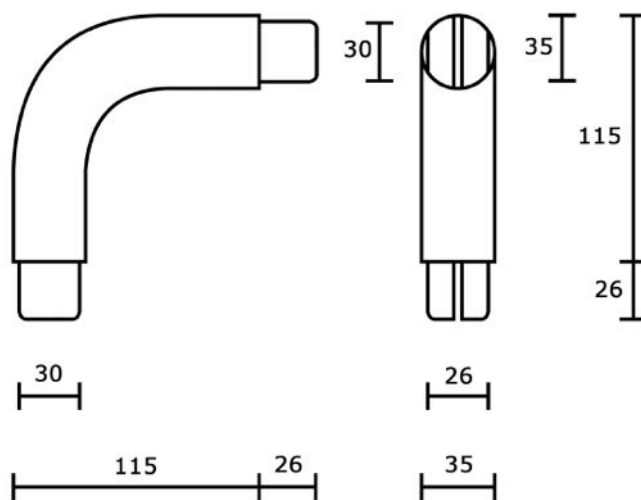

ART. 748

Support in powder coated aluminum for self-assembly handrail CORRITUTTO

Powder coated aluminium

▪ Finishes:

	Black RAL 9005	code	Q
	White RAL 9010		T
	White RAL 1013		K
	Green RAL 6005		S
	Brown RAL 8017		U
	Antique gray		YA
	Antique green		SA
	Antique brown		UA

Measurements in mm.