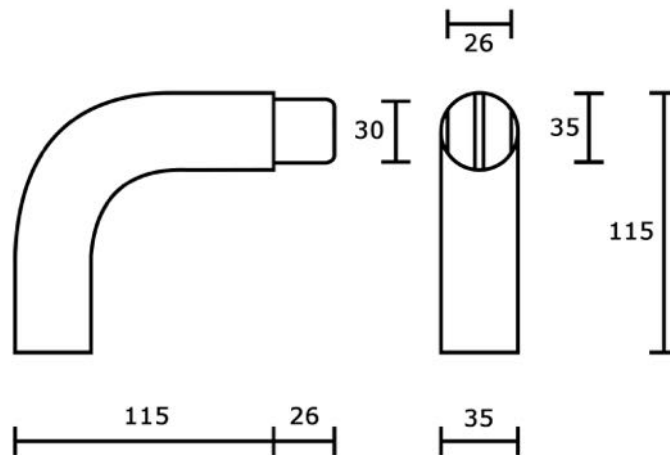

ART. 747

Support in powder coated aluminum for self-assembly handrail CORRITUTTO

Powder coated aluminium

▪ Finishes:

	Black RAL 9005	code	Q
	White RAL 9010		T
	White RAL 1013		K
	Green RAL 6005		S
	Brown RAL 8017		U
	Antique gray		YA
	Antique green		SA
	Antique brown		UA

Measurements in mm.