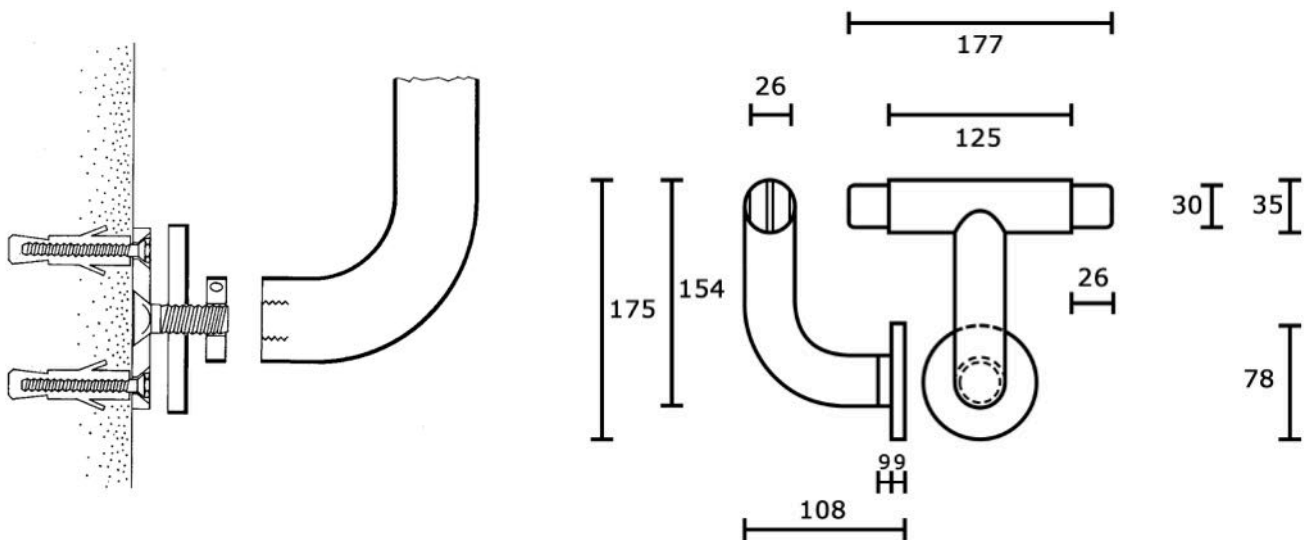

ART. 746

Support in powder coated aluminum for self-assembly handrail CORRITUTTO

Powder coated aluminium

▪ Finishes:

	Black RAL 9005	code	Q
	White RAL 9010		T
	White RAL 1013		K
	Green RAL 6005		S
	Brown RAL 8017		U
	Antique gray		YA
	Antique green		SA
	Antique brown		UA

Wall mounting fixing system:

Measurements in mm.