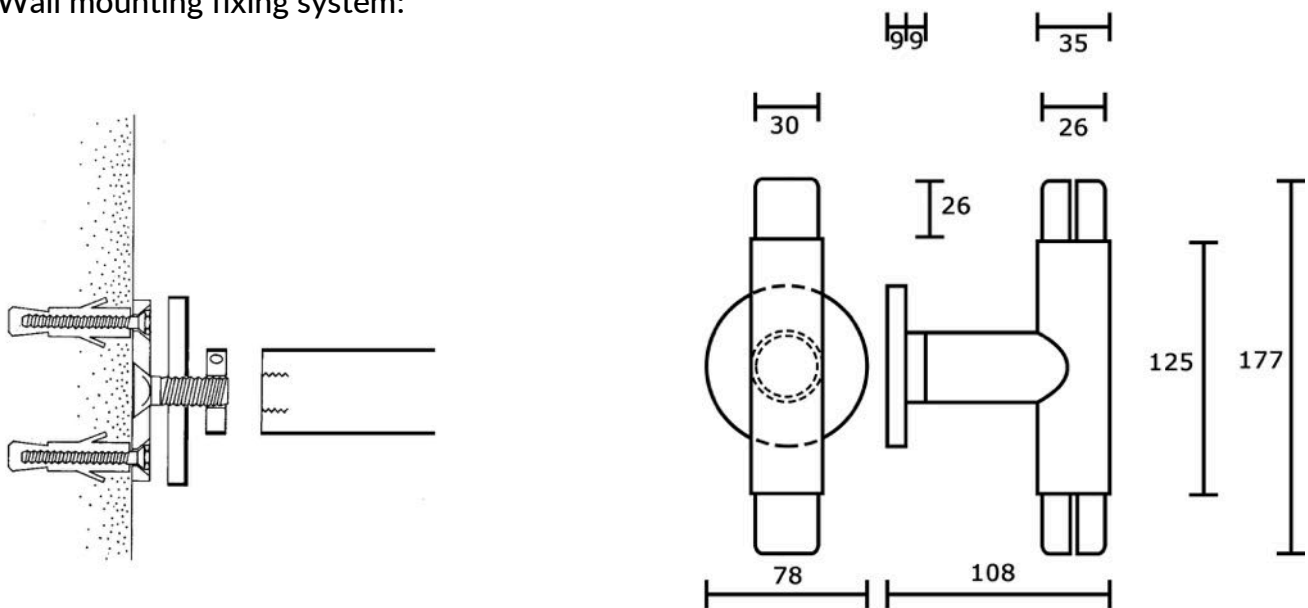

ART. 745

Support in powder coated aluminum for self-assembly handrail CORRITUTTO

Powder coated aluminium

▪ Finishes:

	Black RAL 9005	code	Q
	White RAL 9010		T
	White RAL 1013		K
	Green RAL 6005		S
	Brown RAL 8017		U
	Antique gray		YA
	Antique green		SA
	Antique brown		UA

Wall mounting fixing system:

Measurements in mm.