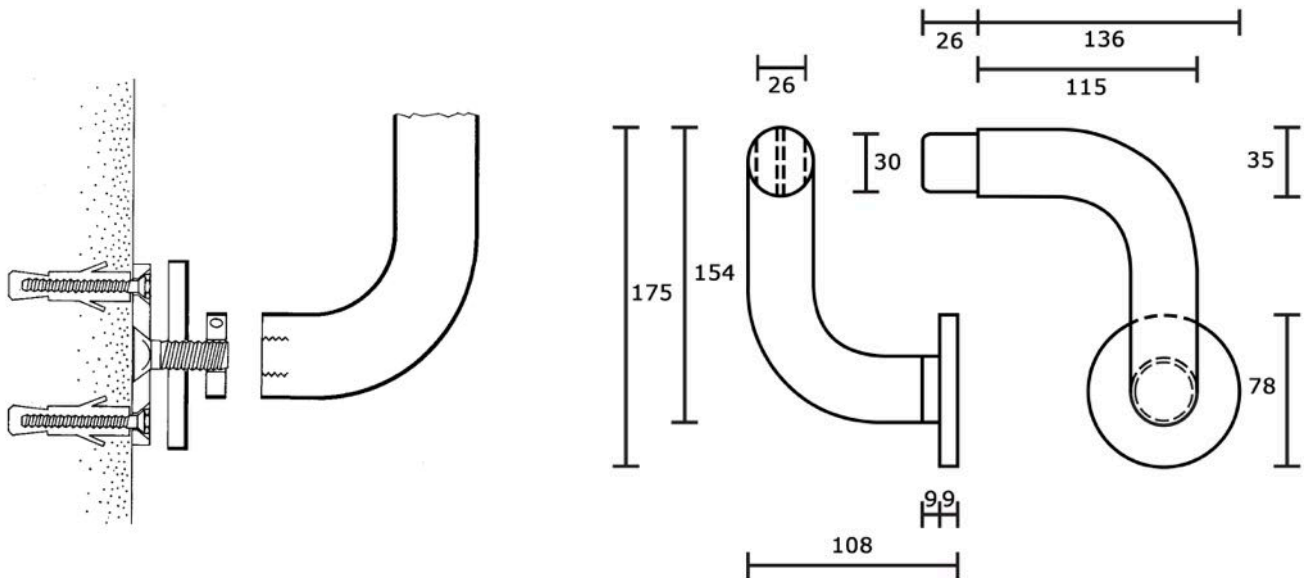

ART. 744

Support in powder coated aluminum for self-assembly handrail CORRITUTTO

Powder coated aluminium

▪ Finishes:

	Black RAL 9005	code	Q
	White RAL 9010		T
	White RAL 1013		K
	Green RAL 6005		S
	Brown RAL 8017		U
	Antique gray		YA
	Antique green		SA
	Antique brown		UA

Wall mounting fixing system:

Measurements in mm.