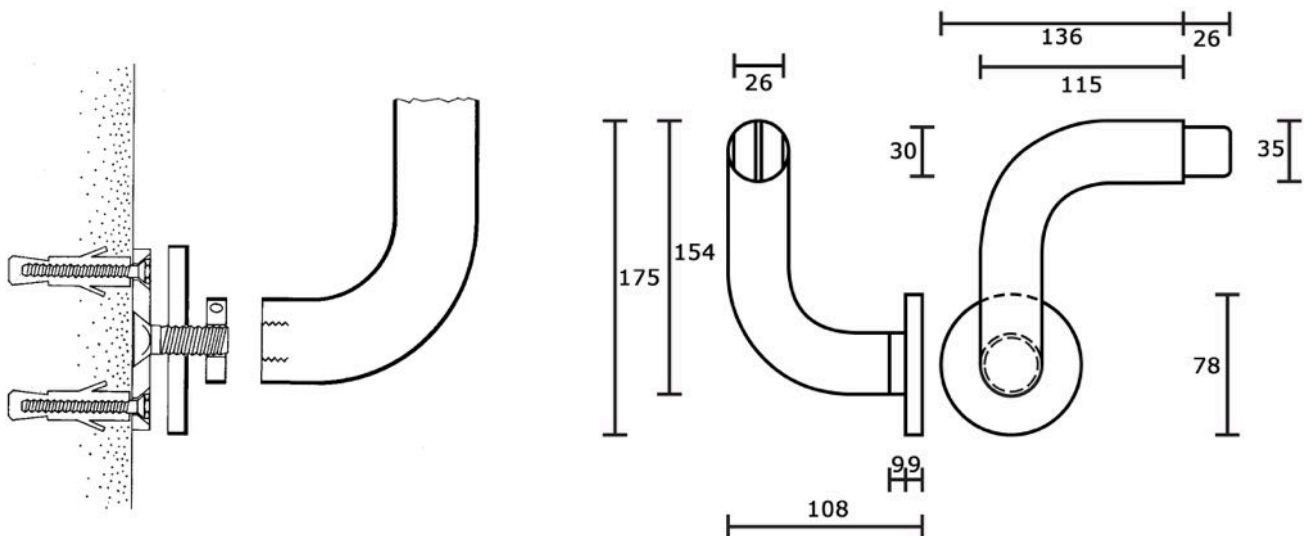

ART. 743

Support in powder coated aluminum for self-assembly handrail CORRITUTTO

Powder coated aluminium

▪ Finishes:

	Black RAL 9005	code	Q
	White RAL 9010		T
	White RAL 1013		K
	Green RAL 6005		S
	Brown RAL 8017		U
	Antique gray		YA
	Antique green		SA
	Antique brown		UA

Wall mounting fixing system:

Measurements in mm.