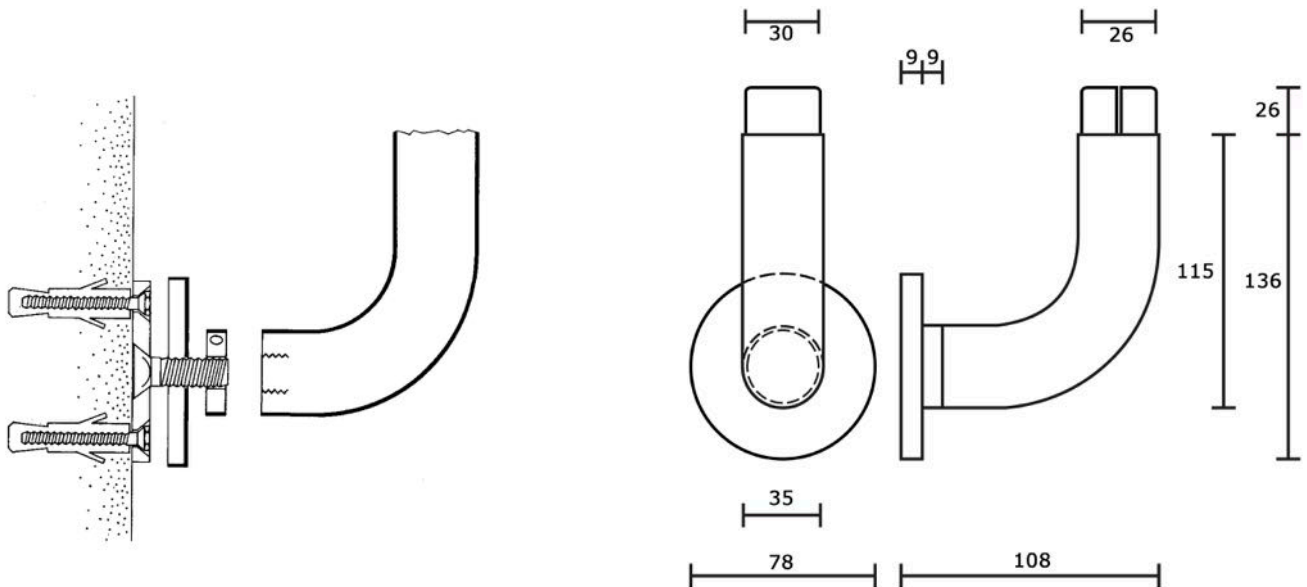

ART. 742

Support in powder coated aluminum for self-assembly handrail CORRITUTTO

Powder coated aluminium

▪ Finishes:

	Black RAL 9005	code	Q
	White RAL 9010		T
	White RAL 1013		K
	Green RAL 6005		S
	Brown RAL 8017		U
	Antique gray		YA
	Antique green		SA
	Antique brown		UA

Wall mounting fixing system:

Measurements in mm.