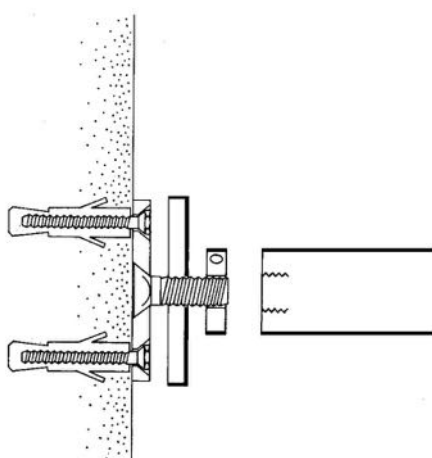

**ART. 741**

Support in powder coated aluminum for self-assembly handrail CORRITUTTO

Powder coated aluminium

▪ Finishes:

	Black RAL 9005	code	Q
	White RAL 9010		T
	White RAL 1013		K
	Green RAL 6005		S
	Brown RAL 8017		U
	Antique gray		YA
	Antique green		SA
	Antique brown		UA

Wall mounting fixing system:

Measurements in mm.