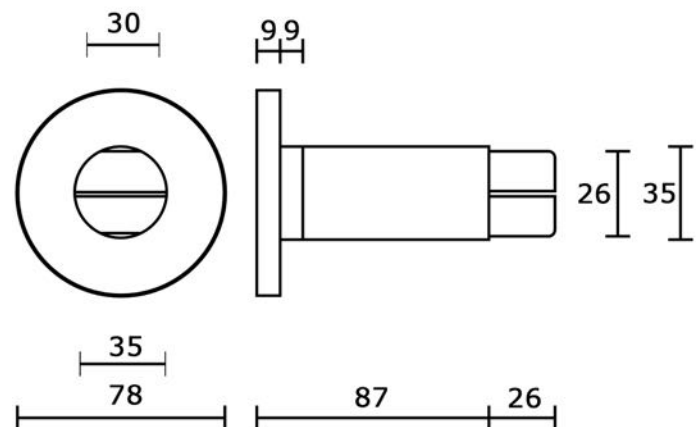

**ART. 741**

Support in powder coated aluminum for self-assembly handrail CORRITUTTO

Powder coated aluminium

▪ Finishes:

	Black RAL 9005	code	Q
	White RAL 9010		T
	White RAL 1013		K
	Green RAL 6005		S
	Brown RAL 8017		U
	Antique gray		YA
	Antique green		SA
	Antique brown		UA

Wall mounting fixing system:

Measurements in mm.