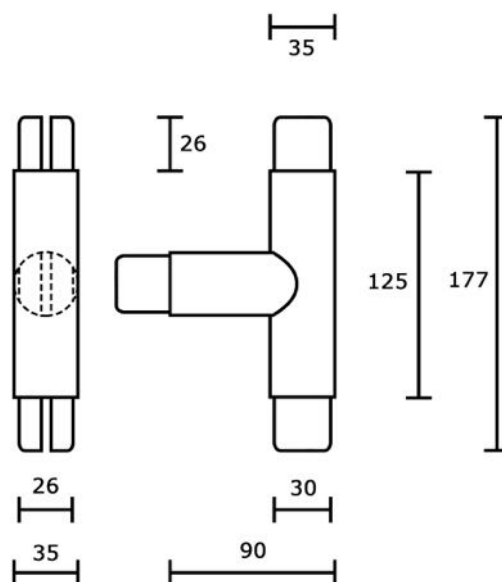

## ART. 740

Support in powder coated aluminum for self-assembly handrail CORRITUTTO

Powder coated aluminium

▪ Finishes:

	Black RAL 9005	code	Q
	White RAL 9010		T
	White RAL 1013		K
	Green RAL 6005		S
	Brown RAL 8017		U
	Antique gray		YA
	Antique green		SA
	Antique brown		UA

Measurements in mm.