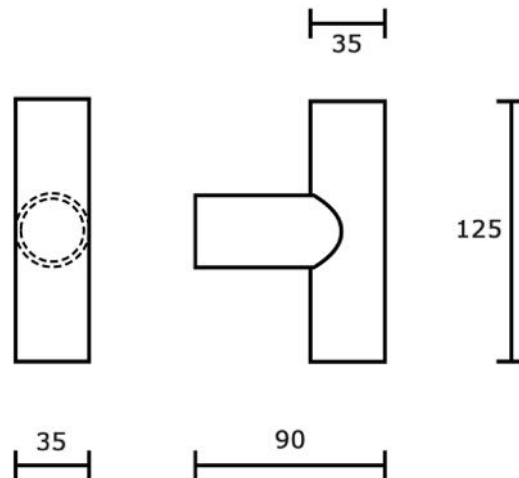

## ART. 730

Support in powder coated aluminum for self-assembly handrail CORRITUTTO

Powder coated aluminium

▪ Finishes:

	Black RAL 9005	code	Q
	White RAL 9010		T
	White RAL 1013		K
	Green RAL 6005		S
	Brown RAL 8017		U
	Antique gray		YA
	Antique green		SA
	Antique brown		UA

Measurements in mm.