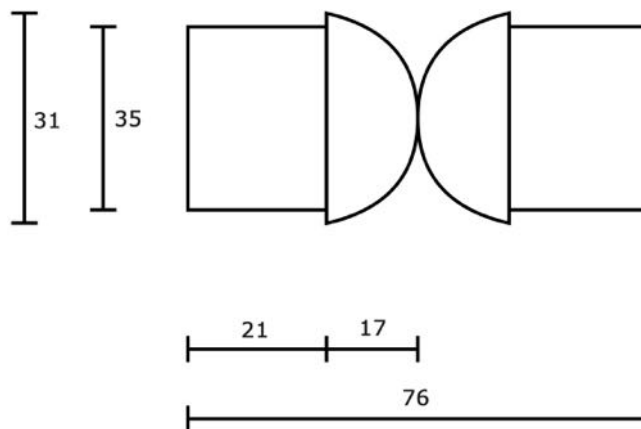

ART. 712

Joint in powder coated aluminum for self-assembly handrail CORRITUTTO

Powder coated aluminium

▪ Finishes:

	Black RAL 9005	code	Q
	White RAL 9010		T
	White RAL 1013		K
	Green RAL 6005		S
	Brown RAL 8017		U
	Antique gray		YA
	Antique green		SA
	Antique brown		UA

Measurements in mm.