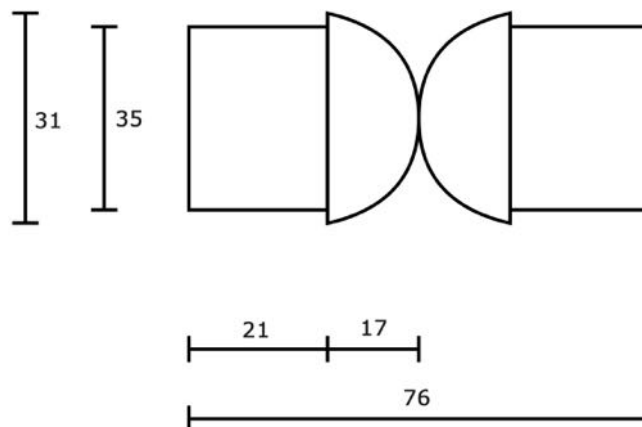

**ART. 712**

Joint in powder coated aluminum for self-assembly handrail CORRITUTTO

Powder coated aluminium

▪ Finishes:

	Black RAL 9005	code	Q
	White RAL 9010		T
	White RAL 1013		K
	Green RAL 6005		S
	Brown RAL 8017		U
	Antique gray		YA
	Antique green		SA
	Antique brown		UA

Measurements in mm.