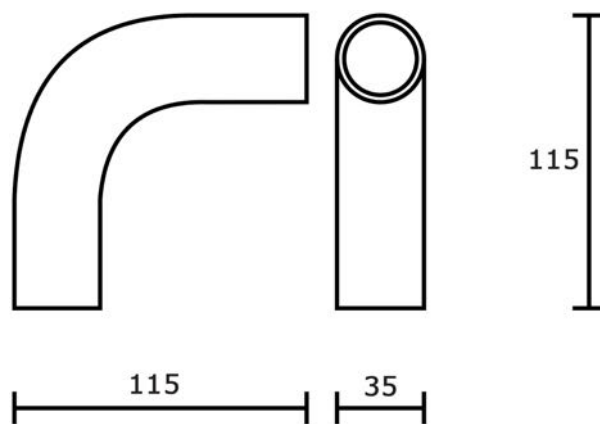

ART. 707

Support in powder coated aluminum for self-assembly handrail CORRITUTTO

Powder coated aluminium

▪ Finishes:

	Black RAL 9005	code	Q
	White RAL 9010		T
	White RAL 1013		K
	Green RAL 6005		S
	Brown RAL 8017		U
	Antique gray		YA
	Antique green		SA
	Antique brown		UA

Measurements in mm.