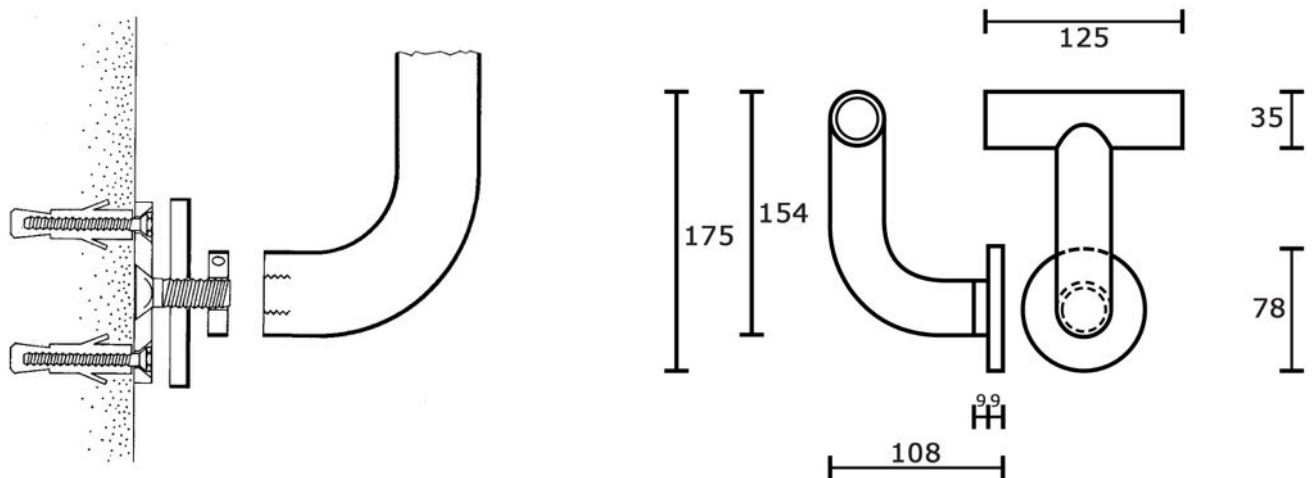

**ART. 706**

Support in powder coated aluminum for self-assembly handrail CORRITUTTO

Powder coated aluminium

▪ Finishes:

	Black RAL 9005	code	Q
	White RAL 9010		T
	White RAL 1013		K
	Green RAL 6005		S
	Brown RAL 8017		U
	Antique gray		YA
	Antique green		SA
	Antique brown		UA

Wall mounting fixing system:

Measurements in mm.