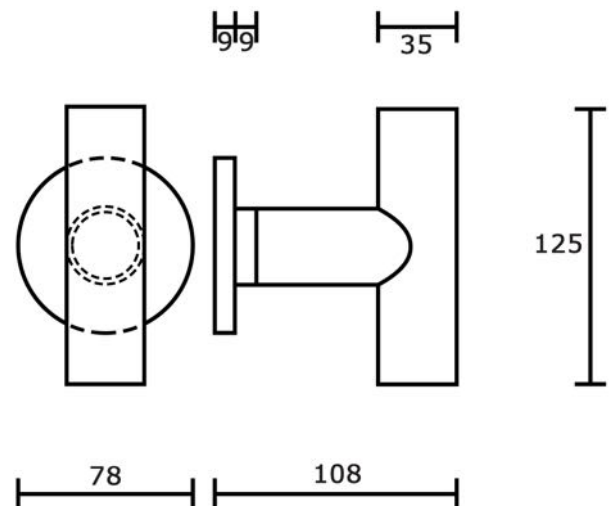

**ART. 705**

Support in powder coated aluminum for self-assembly handrail CORRITUTTO

Powder coated aluminium

▪ Finishes:

	Black RAL 9005	code	Q
	White RAL 9010		T
	White RAL 1013		K
	Green RAL 6005		S
	Brown RAL 8017		U
	Antique gray		YA
	Antique green		SA
	Antique brown		UA

Wall mounting fixing system:

Measurements in mm.