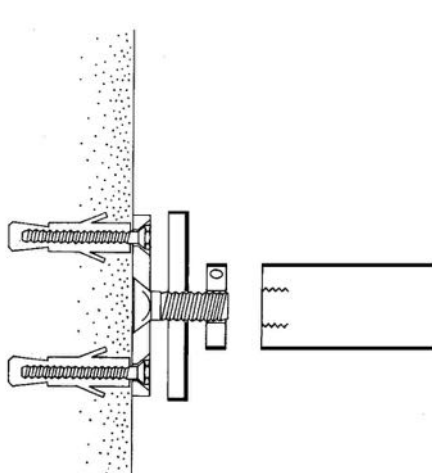

**ART. 705**

Support in powder coated aluminum for self-assembly handrail CORRITUTTO

Powder coated aluminium

▪ Finishes:

	Black RAL 9005	code	Q
	White RAL 9010		T
	White RAL 1013		K
	Green RAL 6005		S
	Brown RAL 8017		U
	Antique gray		YA
	Antique green		SA
	Antique brown		UA

Wall mounting fixing system:

Measurements in mm.