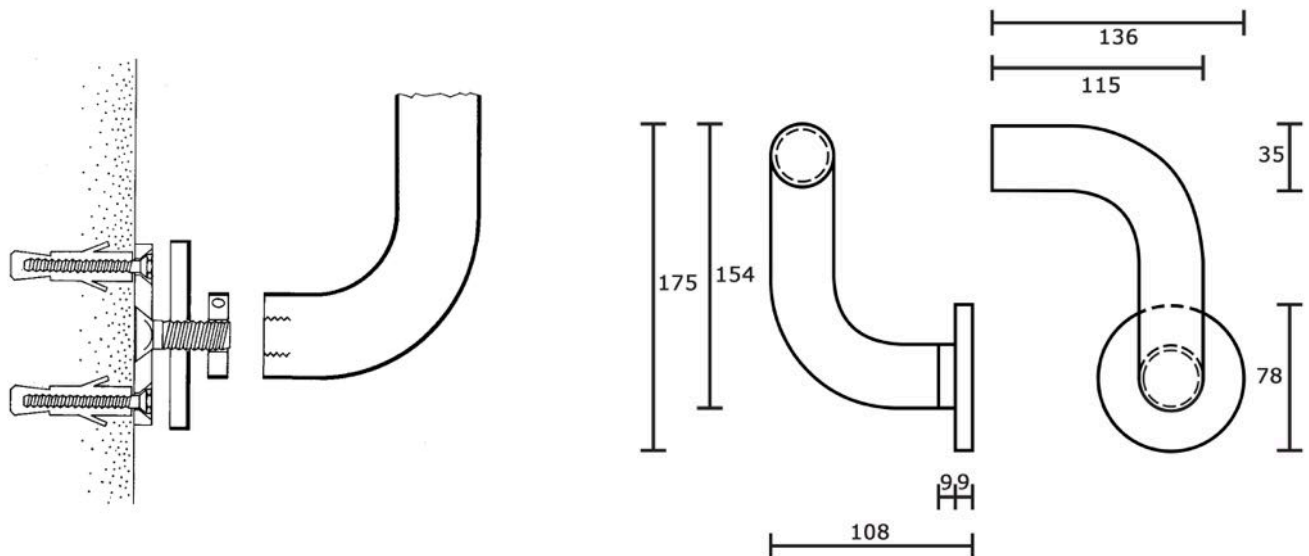

ART. 704

Support in powder coated aluminum for self-assembly handrail CORRITUTTO

Powder coated aluminium

▪ Finishes:

	Black RAL 9005	code	Q
	White RAL 9010		T
	White RAL 1013		K
	Green RAL 6005		S
	Brown RAL 8017		U
	Antique gray		YA
	Antique green		SA
	Antique brown		UA

Wall mounting fixing system:

Measurements in mm.