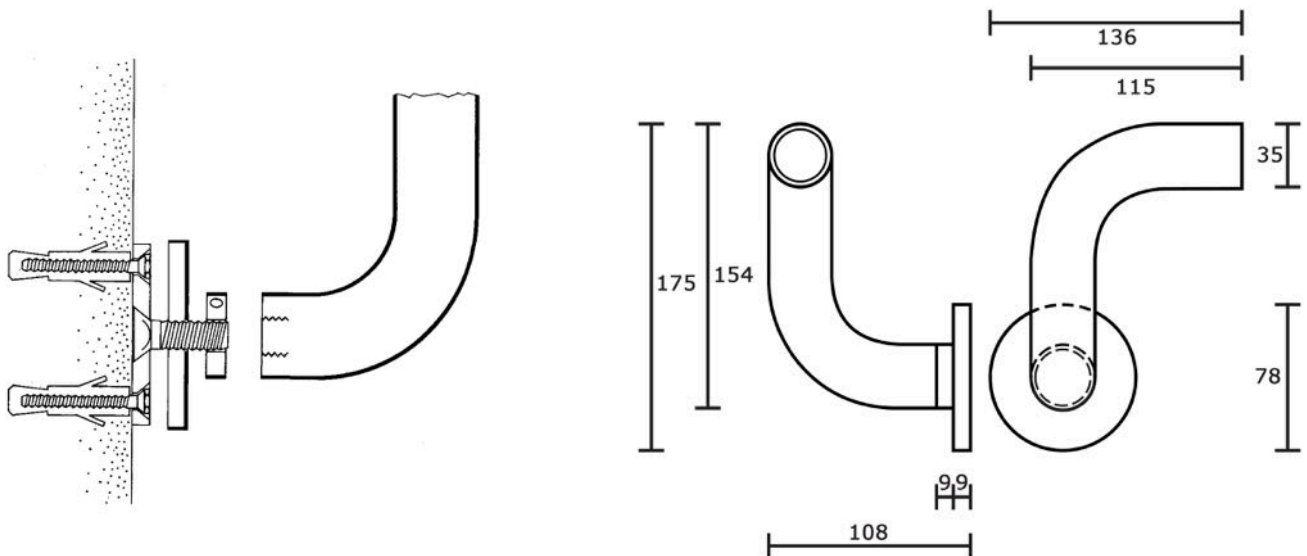

ART. 703

Support in powder coated aluminum for self-assembly handrail CORRITUTTO

Powder coated aluminium

▪ Finishes:

	Black RAL 9005	code	Q
	White RAL 9010		T
	White RAL 1013		K
	Green RAL 6005		S
	Brown RAL 8017		U
	Antique gray		YA
	Antique green		SA
	Antique brown		UA

Wall mounting fixing system:

Measurements in mm.