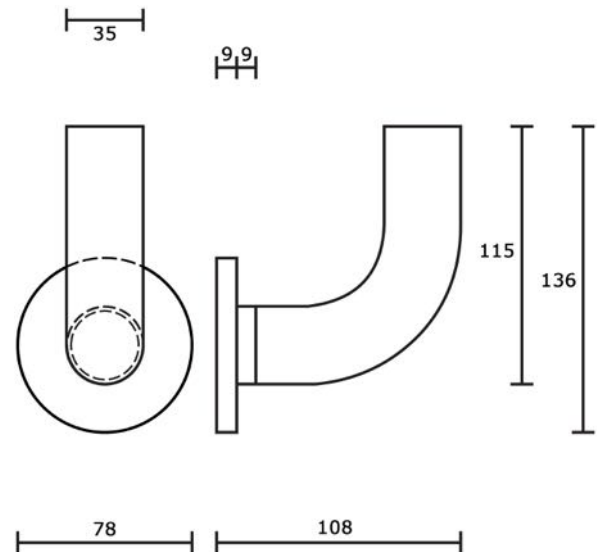

ART. 702

Support in powder coated aluminum for self-assembly handrail CORRITUTTO

Powder coated aluminium

▪ Finishes:

	Black RAL 9005	code	Q
	White RAL 9010		T
	White RAL 1013		K
	Green RAL 6005		S
	Brown RAL 8017		U
	Antique gray		YA
	Antique green		SA
	Antique brown		UA

Wall mounting fixing system:

Measurements in mm.