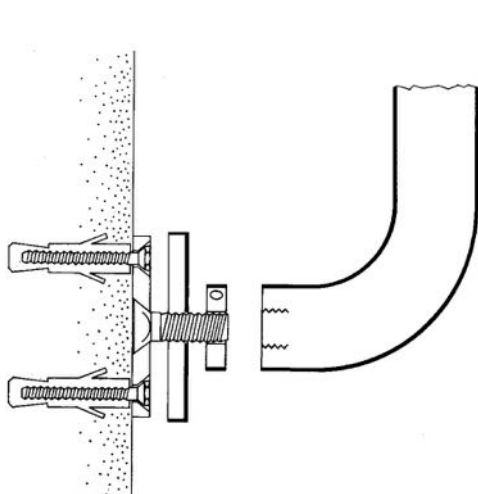

ART. 702

Support in powder coated aluminum for self-assembly handrail CORRITUTTO

Powder coated aluminium

▪ Finishes:

	Black RAL 9005	code	Q
	White RAL 9010		T
	White RAL 1013		K
	Green RAL 6005		S
	Brown RAL 8017		U
	Antique gray		YA
	Antique green		SA
	Antique brown		UA

Wall mounting fixing system:

Measurements in mm.