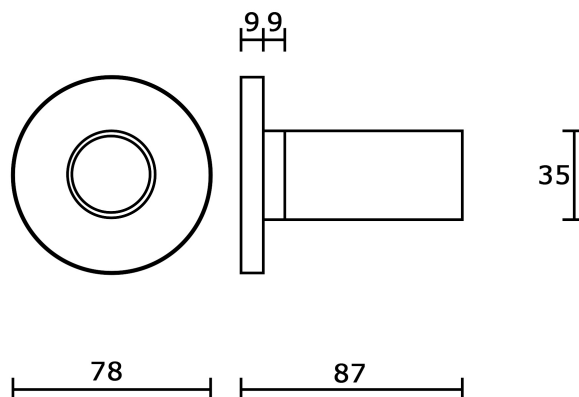

ART. 701

Support in powder coated aluminum for self-assembly handrail CORRITUTTO

Powder coated aluminium

▪ Finishes:

	Black RAL 9005	code	Q
	White RAL 9010		T
	White RAL 1013		K
	Green RAL 6005		S
	Brown RAL 8017		U
	Antique gray		YA
	Antique green		SA
	Antique brown		UA

Wall mounting fixing system:

Measurements in mm.