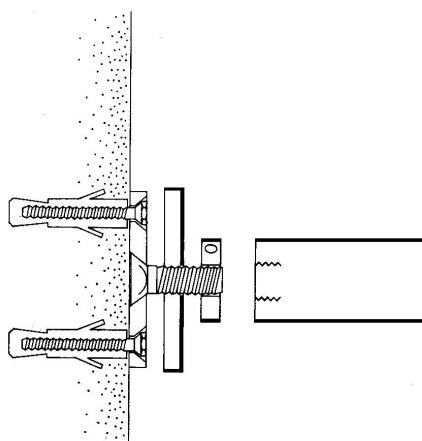

ART. 701

Support in powder coated aluminum for self-assembly handrail CORRITUTTO

Powder coated aluminium

▪ Finishes:

	Black RAL 9005	code	Q
	White RAL 9010		T
	White RAL 1013		K
	Green RAL 6005		S
	Brown RAL 8017		U
	Antique gray		YA
	Antique green		SA
	Antique brown		UA

Wall mounting fixing system:

Measurements in mm.