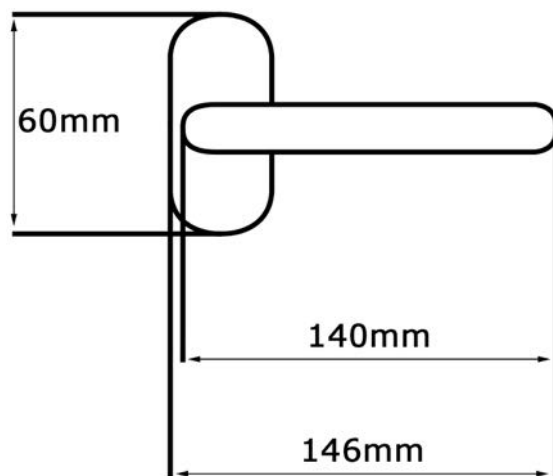

ART. INOX600B/60

Couple of door handles in stainless steel

Stainless steel

▪ Finishes:

Satin stainless steel

code M

Ø 20mm