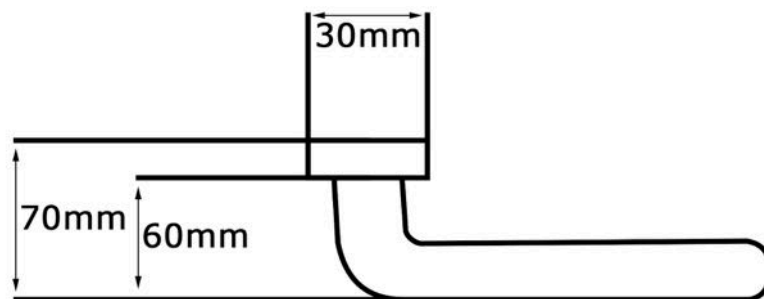

ART. INOX600B/60

Couple of door handles in stainless steel

Stainless steel

▪ Finishes:

Satin stainless steel

code M

Ø 20mm