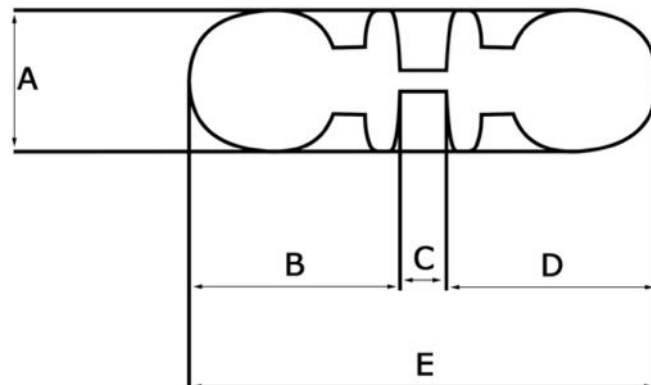

**ART. INOX00/50**

Revolving door knobs in stainless steel.

Stainless steel

▪ Finishes:

Polished stainless steel code L

Satin stainless steel M

ARTICLE	A	B	C	D	E
INOX00/50	50	69	min: 32 max: 82	69	min: 170 max: 220

Measurements in mm.