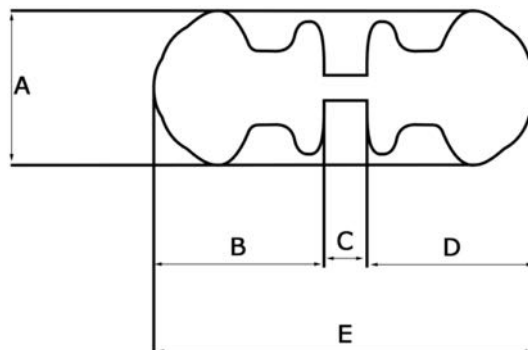

ART. 870/60

Revolving door knobs in stamped aluminium sheet with a thickness of 0,12mm.

Powder coated aluminium

▪ Finishes:

	Black RAL 9005	code	Q
	White RAL 9010		T
	White RAL 1013		K
	Green RAL 6005		S
	Brown RAL 8017		U
	Antique gray		YA
	Antique green		SA
	Antique brown		UA

ARTICLE	A	B	C	D	E
870/60	60	58	min: 20 max: 72	58	min: 136 max: 188

Measurements in mm.

Refer to the article 878/60 for the other specific measurement of the door knob.