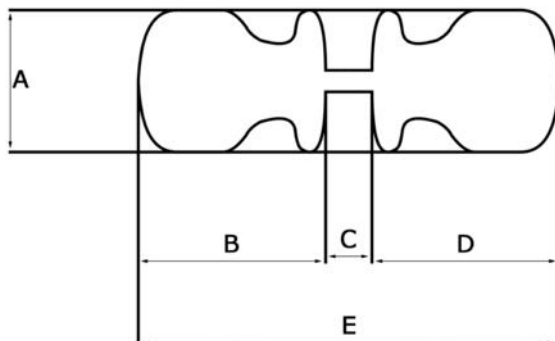

**ART. 850/50**

Revolving door knobs in stamped aluminium sheet with a thickness of 0,12mm.

Powder coated aluminium

▪ Finishes:

	Black RAL 9005	code	Q
	White RAL 9010		T
	White RAL 1013		K
	Green RAL 6005		S
	Brown RAL 8017		U
	Antique gray		YA
	Antique green		SA
	Antique brown		UA

ARTICLE	A	B	C	D	E
850/50	50	55	min: 22 max: 72	55	min: 132 max: 182

Measurements in mm.

Refer to the article 875/50 for the other specific measurement of the door knob.