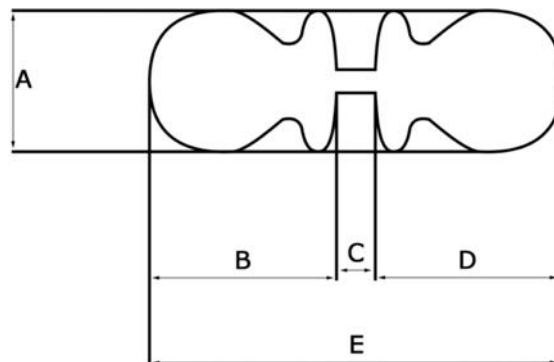

ART. 840/50

Revolving door knobs in stamped aluminium sheet with a thickness of 0,12mm.

Powder coated aluminium

▪ Finishes:

	Black RAL 9005	code	Q
	White RAL 9010		T
	White RAL 1013		K
	Green RAL 6005		S
	Brown RAL 8017		U
	Antique gray		YA
	Antique green		SA
	Antique brown		UA

ARTICLE	A	B	C	D	E
840/50	50	60	min: 22 max: 72	60	min: 142 max: 192

Measurements in mm.

Refer to the article 869/50 for the other specific measurement of the door knob.