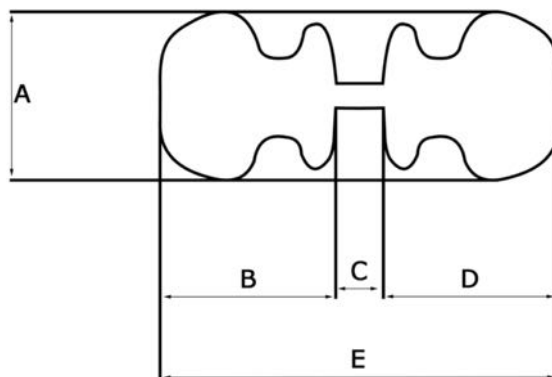

## ART. 830/60

Revolving door knobs in stamped aluminium sheet with a thickness of 0,12mm.

Powder coated aluminium

▪ Finishes:

	Black RAL 9005	code	Q
	White RAL 9010		T
	White RAL 1013		K
	Green RAL 6005		S
	Brown RAL 8017		U
	Antique gray		YA
	Antique green		SA
	Antique brown		UA

ARTICLE	A	B	C	D	E
830/60	60	52	min: 26 max: 72	52	min: 130 max: 176

Measurements in mm.

Refer to the article 872/60 for the other specific measurement of the door knob.