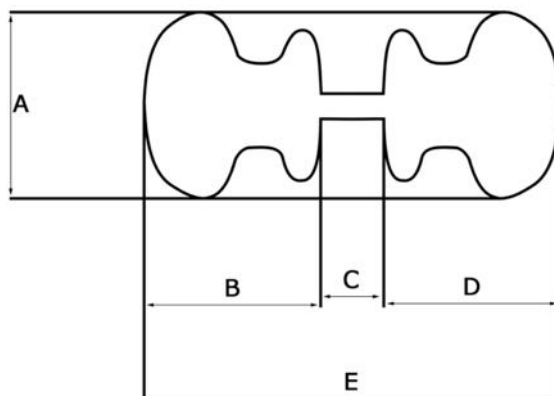

ART. 820/60

Revolving door knobs in stamped aluminium sheet with a thickness of 0,12mm.

Powder coated aluminium

▪ Finishes:

	Black RAL 9005	code	Q
	White RAL 9010		T
	White RAL 1013		K
	Green RAL 6005		S
	Brown RAL 8017		U
	Antique gray		YA
	Antique green		SA
	Antique brown		UA

ARTICLE	A	B	C	D	E
820/60	60	46	min: 28 max: 72	46	min: 120 max: 164

Measurements in mm.

Refer to the article 866/60 for the other specific measurement of the door knob.