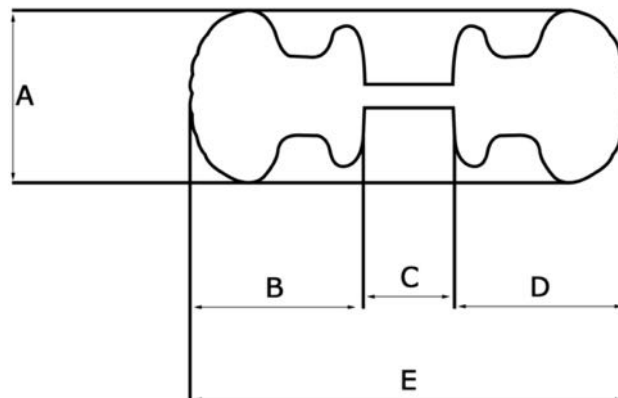

ART. 810/60

Revolving door knobs in stamped aluminium sheet with a thickness of 0,12mm.

Powder coated aluminium

▪ Finishes:

	Black RAL 9005	code	Q
	White RAL 9010		T
	White RAL 1013		K
	Green RAL 6005		S
	Brown RAL 8017		U
	Antique gray		YA
	Antique green		SA
	Antique brown		UA

ARTICLE	A	B	C	D	E
810/60	60	53	min: 23 max: 72	53	min: 129 max: 178

Measurements in mm.

Refer to the article 861/60 for the other specific measurement of the door knob.