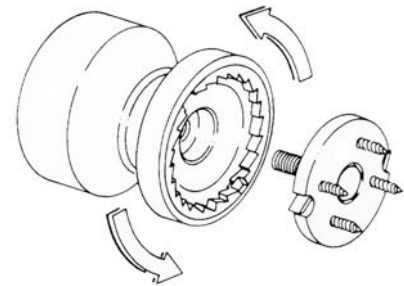

ART. 178

Door knob in stamped aluminium sheet with a thickness of 0,12mm equipped with an exclusive fixing system.

Anodized aluminium

▪ Finishes:

	Polished gold	code	B
	Satin gold		F
	Polished silver		A
	Satin silver		E
	Polished bronze		C
	Satin bronze		G
	Black electrocolour		Z
	Dark brown electrocolour		I

Exclusive fixing system with nylon base and steel screw:

Available in three different sizes : Ø60 - Ø70 - Ø80.

ARTICLE	A	B	C	D
178/60	26	48	60	58
178/70	31	61	70	66
178/80	37	70	80	70

Measurements in mm.