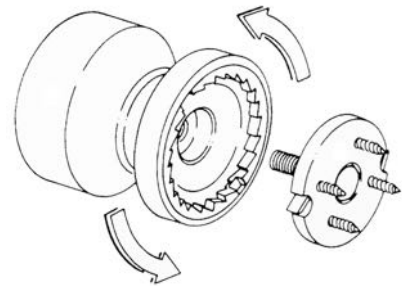

ART. 175

Door knob in stamped aluminium sheet with a thickness of 0,12mm equipped with an exclusive fixing system.

Anodized aluminium

▪ Finishes:

	Polished gold	code	B
	Satin gold		F
	Polished silver		A
	Satin silver		E
	Polished bronze		C
	Satin bronze		G
	Black electrocolour		Z
	Dark brown electrocolour		I

Exclusive fixing system with nylon base and steel screw:

Available in two different sizes : Ø50 - Ø70.

ARTICLE	A	B	C
175/50	27	50	55
175/70	37	70	62

Measurements in mm.