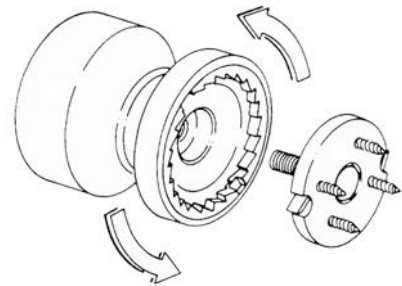

ART. 172

Door knob in stamped aluminium sheet with a thickness of 0,12mm equipped with an exclusive fixing system.

Anodized aluminium

▪ Finishes:

	Polished gold	code	B
	Satin gold		F
	Polished silver		A
	Satin silver		E
	Polished bronze		C
	Satin bronze		G
	Black electrocolour		Z
	Dark brown electrocolour		I

Exclusive fixing system with nylon base and steel screw:

Available in two different sizes : Ø60 - Ø70.

ARTICLE	A	B	C	D
172/60	27	48	60	52
172/70	32	60	70	61

Measurements in mm.