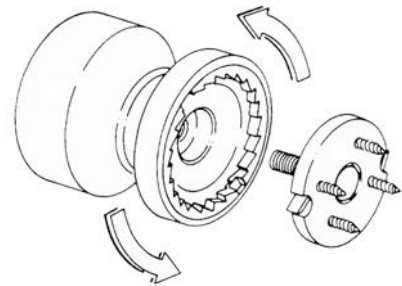

**ART. 169**

Door knob in stamped aluminium sheet with a thickness of 0,12mm equipped with an exclusive fixing system.

Anodized aluminium

▪ Finishes:

	Polished gold	code	<b>B</b>
	Satin gold		<b>F</b>
	Polished silver		<b>A</b>
	Satin silver		<b>E</b>
	Polished bronze		<b>C</b>
	Satin bronze		<b>G</b>
	Black electrocolour		<b>Z</b>
	Dark brown electrocolour		<b>I</b>

Exclusive fixing system with nylon base and steel screw:

Available in two different sizes : Ø50 - Ø70.

ARTICLE	A	B	C
169/50	26	50	60
169/70	37	70	77

Measurements in mm.