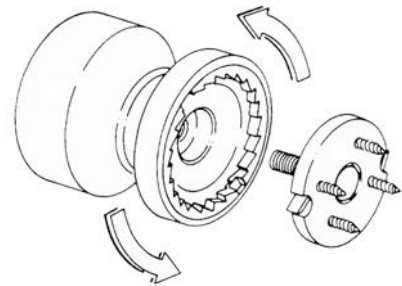

**ART. 166**

Door knob in stamped aluminium sheet with a thickness of 0,12mm equipped with an exclusive fixing system.

Anodized aluminium

▪ Finishes:

	Polished gold	code	B
	Satin gold		F
	Polished silver		A
	Satin silver		E
	Polished bronze		C
	Satin bronze		G
	Black electrocolour		Z
	Dark brown electrocolour		I

Exclusive fixing system with nylon base and steel screw:

Available in three different sizes : Ø60 - Ø70 - Ø80.

ARTICLE	A	B	C	D
166/60	27	48	60	46
166/70	32	61	70	56
166/80	37	70	80	57

Measurements in mm.