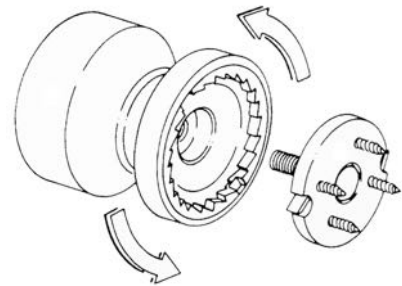

ART. 161

Door knob in stamped aluminium sheet with a thickness of 0,12mm equipped with an exclusive fixing system.

Anodized aluminium

▪ Finishes:

	Polished gold	code	B
	Satin gold		F
	Polished silver		A
	Satin silver		E
	Polished bronze		C
	Satin bronze		G
	Black electrocolour		Z
	Dark brown electrocolour		I

Exclusive fixing system with nylon base and steel screw:

Available in three different sizes : Ø60 - Ø70 - Ø80.

ARTICLE	A	B	C	D
161/60	26	48	60	53
161/70	32	61	70	62
161/80	37	70	80	67

Measurements in mm.