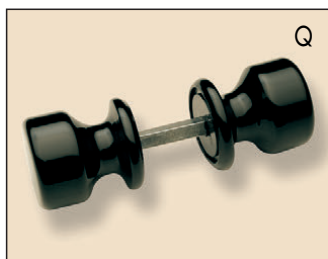

## FIXED ALUMINUM KNOB

## FIXED POWDER COATED ALUMINUM KNOBS

∅ 80

art. 820  
art. 821\*

∅ 60

art. 840  
art. 841\*

∅ 50

art. 850  
art. 851\*

∅ 50

art. 015

expansion square  
(mm.8) spindle for  
single revolving knob

L. 55 - 65 - 75 - 85

\* single revolving knob with square spindle (art. 015) enclose