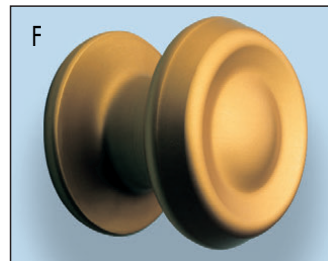

art. 176 $\varnothing$ 80