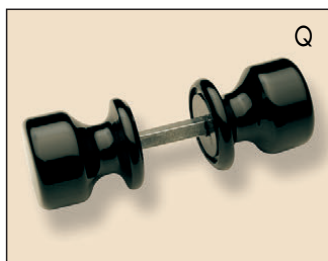

Aluminum and black satin nylon

Satin silver	code E
Satin bronze	G
Black electrocolour	Z
White RAL 1013	K

* single revolving knob with square spindle (art. 015) enclose

FIXED ALUMINUM KNOB

Stamped aluminum sheet

Antique brown UA

art. 877

Ø 80

art. 820
art. 821*

Ø 60

art. 840
art. 841*

Ø 50

art. 850
art. 851*

Ø 50

art. 015

expansion square
(mm.8) spindle for
single revolving knob

L. 55 - 65 - 75 - 85

* single revolving knob with square spindle (art. 015) enclose

FIXED NYLON KNOB

art. 669

Ø 70