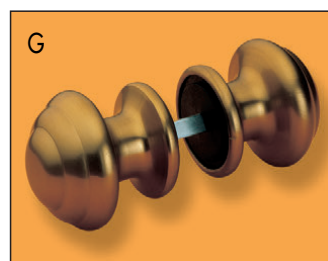

ANODIZED ALUMINUM KNOBS

Stamped aluminum sheet

art. 161 \varnothing 60 - 70 - 80

art. 166 \varnothing 60 - 70 - 80

art. 169 \varnothing 50 - 70

art. 172 \varnothing 60 - 70

art. 173 \varnothing 70 - 80

art. 174 \varnothing 70

art. 175 \varnothing 50 - 70

art. 176 \varnothing 80

art. 177 \varnothing 80

art. 178 \varnothing 60 - 70 - 80

art. 210
art. 211* \varnothing 60

art. 220
art. 221* \varnothing 60

art. 230
art. 231* \varnothing 60

art. 240
art. 241* \varnothing 50

art. 250
art. 251* \varnothing 50

art. 260
art. 261* \varnothing 45x70

art. 270
art. 271* \varnothing 60

art. 015
length 55 - 65 - 75 - 85 mm.

Finishes

Anodized aluminum:

Polished gold	code B
Satin gold	F
Polished silver	A
Satin silver	E
Polished bronze	C
Satin bronze	G
Polished dark bronze	D
Satin dark bronze	H
Black electrocolour	Z
Dark brown electrocolour	I

Aluminum and black satin nylon

Satin silver	code E
Satin bronze	G
Black electrocolour	Z
White RAL 1013	K

* single revolving knob with square spindle (art. 015) enclose

FIXED ALUMINUM KNOB

Stamped aluminum sheet