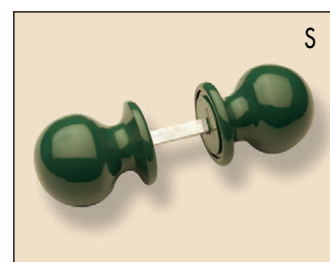

Antique brown UA

art. 877

Ø 80

art. 820
art. 821*

Ø 60

art. 840
art. 841*

Ø 50

art. 850
art. 851*

Ø 50

art. 015

expansion square
(mm.8) spindle for
single revolving knob

L. 55 - 65 - 75 - 85

* single revolving knob with square spindle (art. 015) enclose

FIXED NYLON KNOB

art. 669

Ø 70