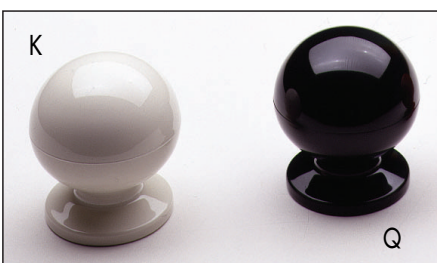

Ø 50

art. 015

expansion square
(mm.8) spindle for
single revolving knob

L. 55 - 65 - 75 - 85

* single revolving knob with square spindle (art. 015) enclose

FIXED NYLON KNOB

art. 669

Ø 70