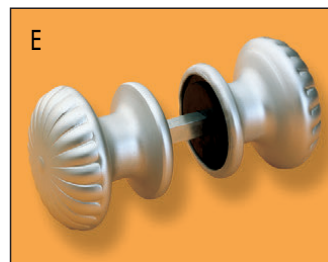

ANODIZED ALUMINUM KNOBS

Stamped aluminum sheet

art. 161 \varnothing 60 - 70 - 80

art. 166 \varnothing 60 - 70 - 80

art. 169 \varnothing 50 - 70

art. 172 \varnothing 60 - 70

art. 173 \varnothing 70 - 80

art. 174 \varnothing 70

art. 175 \varnothing 50 - 70

art. 176 \varnothing 80

art. 177 \varnothing 80

art. 178 \varnothing 60 - 70 - 80

art. 210
art. 211* \varnothing 60

art. 220
art. 221* \varnothing 60

art. 230
art. 231* \varnothing 60

art. 240
art. 241* \varnothing 50

art. 250
art. 251* \varnothing 50

art. 260
art. 261* \varnothing 45x70

art. 270
art. 271* \varnothing 60

art. 015
length 55 - 65 - 75 - 85 mm.

Finishes

Anodized aluminum:

Polished gold	code B
Satin gold	F
Polished silver	A
Satin silver	E
Polished bronze	C
Satin bronze	G
Polished dark bronze	D
Satin dark bronze	H
Black electrocolour	Z
Dark brown electrocolour	I

Aluminum and black satin nylon

Satin silver	code E
Satin bronze	G
Black electrocolour	Z
White RAL 1013	K

* single revolving knob with square spindle (art. 015) enclose

FIXED ALUMINUM KNOB

Stamped aluminum sheet