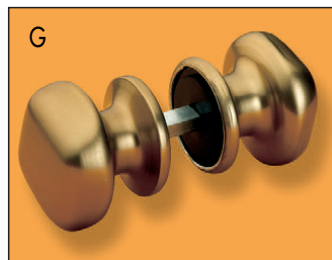

ANODIZED ALUMINUM KNOBS

Stamped aluminum sheet

art. 161 \varnothing 60 - 70 - 80

art. 166 \varnothing 60 - 70 - 80

art. 169 \varnothing 50 - 70

art. 172 \varnothing 60 - 70

art. 173 \varnothing 70 - 80

art. 174 \varnothing 70

art. 175 \varnothing 50 - 70

art. 176 \varnothing 80

art. 177 \varnothing 80

art. 178 \varnothing 60 - 70 - 80

art. 210
art. 211* \varnothing 60

art. 220
art. 221* \varnothing 60

art. 230
art. 231* \varnothing 60

art. 240
art. 241* \varnothing 50

art. 250
art. 251* \varnothing 50

art. 260
art. 261* \varnothing 45x70

art. 270
art. 271* \varnothing 60

art. 015
length 55 - 65 - 75 - 85 mm.

Finishes

Anodized aluminum:

Polished gold	code B
Satin gold	F
Polished silver	A
Satin silver	E
Polished bronze	C
Satin bronze	G
Polished dark bronze	D
Satin dark bronze	H
Black electrocolour	Z
Dark brown electrocolour	I

Aluminum and black satin nylon

Satin silver	code E
Satin bronze	G
Black electrocolour	Z
White RAL 1013	K

* single revolving knob with square spindle (art. 015) enclose

FIXED ALUMINUM KNOB

Stamped aluminum sheet