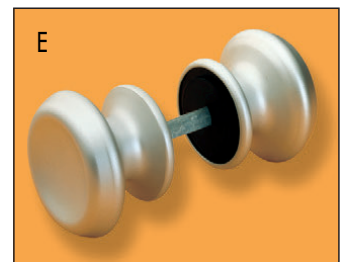

ANODIZED ALUMINUM KNOBS

Stamped aluminum sheet

art. 161 \varnothing 60 - 70 - 80

art. 166 \varnothing 60 - 70 - 80

art. 169 \varnothing 50 - 70

art. 172 \varnothing 60 - 70

art. 173 \varnothing 70 - 80

art. 174 \varnothing 70

art. 175 \varnothing 50 - 70

art. 176 \varnothing 80

art. 177 \varnothing 80

art. 178 \varnothing 60 - 70 - 80

art. 210
art. 211* \varnothing 60

art. 220
art. 221* \varnothing 60

art. 230
art. 231* \varnothing 60

art. 240
art. 241* \varnothing 50

art. 250
art. 251* \varnothing 50

art. 260
art. 261* \varnothing 45x70

art. 270
art. 271* \varnothing 60

art. 015
length 55 - 65 - 75 - 85 mm.

Finishes

Anodized aluminum:

Polished gold	code B
Satin gold	F
Polished silver	A
Satin silver	E
Polished bronze	C
Satin bronze	G
Polished dark bronze	D
Satin dark bronze	H
Black electrocolour	Z
Dark brown electrocolour	I

Aluminum and black satin nylon

Satin silver	code E
Satin bronze	G
Black electrocolour	Z
White RAL 1013	K

* single revolving knob with square spindle (art. 015) enclose

FIXED ALUMINUM KNOB

Stamped aluminum sheet