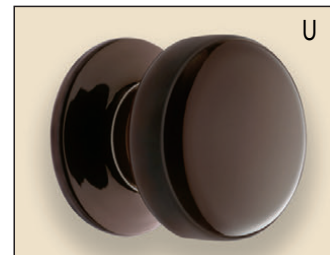

Aluminum and black satin nylon

Satin silver	code E
Satin bronze	G
Black electrocolour	Z
White RAL 1013	K

* single revolving knob with square spindle (art. 015) enclose

FIXED ALUMINUM KNOB

Stamped aluminum sheet

art. A69

Ø 70

Finishes

Brushed and varnished aluminum:

Satin aluminum code M

Polished aluminum L

FIXED POWDER COATED ALUMINUM KNOBS

Stamped aluminum sheet

art. 866

Ø 60 - 70 - 80

art. 869

Ø 50 - 70

art. 875

Ø 50 - 70

Finishes

Powder coated aluminum: