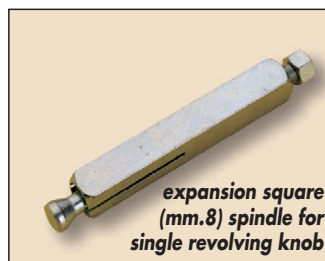

Antique brown UA

art. 877

Ø 80

art. 820
art. 821*

Ø 60

art. 840
art. 841*

Ø 50

art. 850
art. 851*

Ø 50

art. 015

expansion square
(mm.8) spindle for
single revolving knob

L. 55 - 65 - 75 - 85

* single revolving knob with square spindle (art. 015) enclose

FIXED NYLON KNOB

art. 669

Ø 70