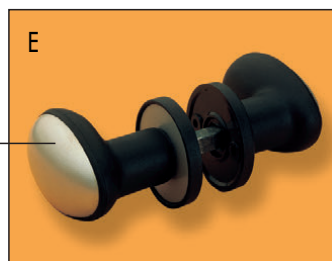

ANODIZED ALUMINUM KNOBS

Stamped aluminum sheet

art. 161 \varnothing 60 - 70 - 80

art. 166 \varnothing 60 - 70 - 80

art. 169 \varnothing 50 - 70

art. 172 \varnothing 60 - 70

art. 173 \varnothing 70 - 80

art. 174 \varnothing 70

art. 240
art. 241* \varnothing 50

art. 250
art. 251* \varnothing 50

art. 260
art. 261* \varnothing 45x70

art. 270
art. 271* \varnothing 60

art. 015
length 55 - 65 - 75 - 85 mm.

Finishes

Anodized aluminum:

Polished gold	code B
Satin gold	F
Polished silver	A
Satin silver	E
Polished bronze	C
Satin bronze	G
Polished dark bronze	D
Satin dark bronze	H
Black electrocolour	Z
Dark brown electrocolour	I

Aluminum and black satin nylon

Satin silver	code E
Satin bronze	G
Black electrocolour	Z
White RAL 1013	K

* single revolving knob with square spindle (art. 015) enclose

FIXED ALUMINUM KNOB

Stamped aluminum sheet

Ø 50

art. 015

expansion square
(mm.8) spindle for
single revolving knob

L. 55 - 65 - 75 - 85

* single revolving knob with square spindle (art. 015) enclose

FIXED NYLON KNOB

art. 669

Ø 70