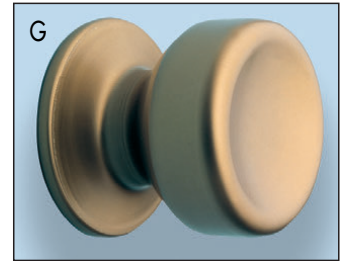

ANODIZED ALUMINUM KNOBS

Stamped aluminum sheet

art. 161 \varnothing 60 - 70 - 80

art. 166 \varnothing 60 - 70 - 80

art. 169 \varnothing 50 - 70

art. 172 \varnothing 60 - 70

art. 173 \varnothing 70 - 80

art. 174 \varnothing 70

art. 240
art. 241* \varnothing 50

art. 250
art. 251* \varnothing 50

art. 260
art. 261* \varnothing 45x70

art. 270
art. 271* \varnothing 60

art. 015
length 55 - 65 - 75 - 85 mm.

Finishes

Anodized aluminum:

Polished gold	code B
Satin gold	F
Polished silver	A
Satin silver	E
Polished bronze	C
Satin bronze	G
Polished dark bronze	D
Satin dark bronze	H
Black electrocolour	Z
Dark brown electrocolour	I

Aluminum and black satin nylon

Satin silver	code E
Satin bronze	G
Black electrocolour	Z
White RAL 1013	K

* single revolving knob with square spindle (art. 015) enclose

FIXED ALUMINUM KNOB

Stamped aluminum sheet

Ø 50

art. 015

expansion square
(mm.8) spindle for
single revolving knob

L. 55 - 65 - 75 - 85

* single revolving knob with square spindle (art. 015) enclose

FIXED NYLON KNOB

art. 669

Ø 70