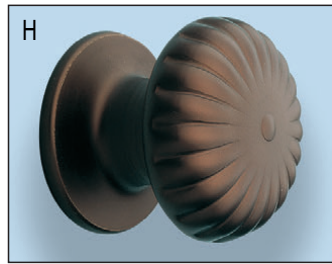

ANODIZED ALUMINUM KNOBS

Stamped aluminum sheet

art. 161 \varnothing 60 - 70 - 80

art. 166 \varnothing 60 - 70 - 80

art. 169 \varnothing 50 - 70

art. 172 \varnothing 60 - 70

art. 173 \varnothing 70 - 80

art. 174 \varnothing 70

art. 240
art. 241* \varnothing 50

art. 250
art. 251* \varnothing 50

art. 260
art. 261* \varnothing 45x70

art. 270
art. 271* \varnothing 60

art. 015
length 55 - 65 - 75 - 85 mm.

Finishes

Anodized aluminum:

Polished gold	code B
Satin gold	F
Polished silver	A
Satin silver	E
Polished bronze	C
Satin bronze	G
Polished dark bronze	D
Satin dark bronze	H
Black electrocolour	Z
Dark brown electrocolour	I

Aluminum and black satin nylon

Satin silver	code E
Satin bronze	G
Black electrocolour	Z
White RAL 1013	K

* single revolving knob with square spindle (art. 015) enclose

FIXED ALUMINUM KNOB

Stamped aluminum sheet

Ø 50

art. 015

expansion square
(mm.8) spindle for
single revolving knob

L. 55 - 65 - 75 - 85

* single revolving knob with square spindle (art. 015) enclose

FIXED NYLON KNOB

art. 669

Ø 70