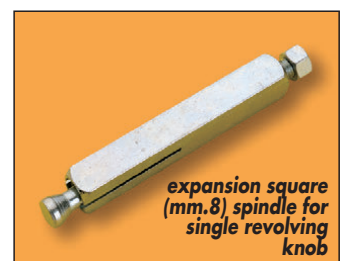

art. 240
art. 241* \varnothing 50

art. 250
art. 251* \varnothing 50

art. 260
art. 261* \varnothing 45x70

art. 270
art. 271* \varnothing 60

art. 015
length 55 - 65 - 75 - 85 mm.

Finishes

Anodized aluminum:

Polished gold	code B
Satin gold	F
Polished silver	A
Satin silver	E
Polished bronze	C
Satin bronze	G
Polished dark bronze	D
Satin dark bronze	H
Black electrocolour	Z
Dark brown electrocolour	I

Aluminum and black satin nylon

Satin silver	code E
Satin bronze	G
Black electrocolour	Z
White RAL 1013	K

* single revolving knob with square spindle (art. 015) enclose

FIXED ALUMINUM KNOB

Stamped aluminum sheet