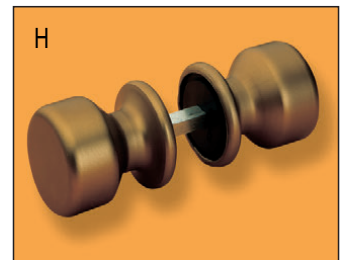

ANODIZED ALUMINUM KNOBS

Stamped aluminum sheet

art. 161 \varnothing 60 - 70 - 80

art. 166 \varnothing 60 - 70 - 80

art. 169 \varnothing 50 - 70

art. 172 \varnothing 60 - 70

art. 173 \varnothing 70 - 80

art. 174 \varnothing 70

art. 175 \varnothing 50 - 70

art. 176 \varnothing 80

art. 177 \varnothing 80

art. 178 \varnothing 60 - 70 - 80

art. 210
art. 211* \varnothing 60

art. 220
art. 221* \varnothing 60

art. 230
art. 231* \varnothing 60

art. 240
art. 241* \varnothing 50

art. 250
art. 251* \varnothing 50

art. 260
art. 261* \varnothing 45x70

art. 270
art. 271* \varnothing 60

art. 015
length 55 - 65 - 75 - 85 mm.

Finishes

Anodized aluminum:

Polished gold	code B
Satin gold	F
Polished silver	A
Satin silver	E
Polished bronze	C
Satin bronze	G
Polished dark bronze	D
Satin dark bronze	H
Black electrocolour	Z
Dark brown electrocolour	I

Aluminum and black satin nylon

Satin silver	code E
Satin bronze	G
Black electrocolour	Z
White RAL 1013	K

* single revolving knob with square spindle (art. 015) enclose

FIXED ALUMINUM KNOB

Stamped aluminum sheet