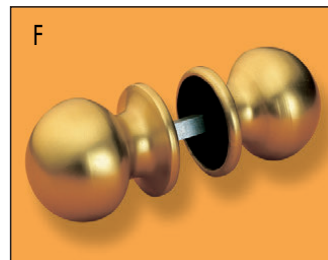

ANODIZED ALUMINUM KNOBS

Stamped aluminum sheet

art. 161 \varnothing 60 - 70 - 80

art. 166 \varnothing 60 - 70 - 80

art. 169 \varnothing 50 - 70

art. 172 \varnothing 60 - 70

art. 173 \varnothing 70 - 80

art. 174 \varnothing 70

art. 175 \varnothing 50 - 70

art. 176 \varnothing 80

art. 177 \varnothing 80

art. 178 \varnothing 60 - 70 - 80

art. 210
art. 211* \varnothing 60

art. 220
art. 221* \varnothing 60

art. 230
art. 231* \varnothing 60

art. 240
art. 241* \varnothing 50

art. 250
art. 251* \varnothing 50

art. 260
art. 261* \varnothing 45x70

art. 270
art. 271* \varnothing 60

art. 015
length 55 - 65 - 75 - 85 mm.

Finishes

Anodized aluminum:

Polished gold	code B
Satin gold	F
Polished silver	A
Satin silver	E
Polished bronze	C
Satin bronze	G
Polished dark bronze	D
Satin dark bronze	H
Black electrocolour	Z
Dark brown electrocolour	I

Aluminum and black satin nylon

Satin silver	code E
Satin bronze	G
Black electrocolour	Z
White RAL 1013	K

* single revolving knob with square spindle (art. 015) enclose

FIXED ALUMINUM KNOB

Stamped aluminum sheet