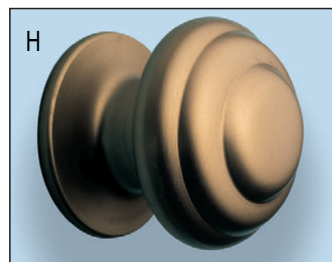

art. 178 $\varnothing$ 60 - 70 - 80