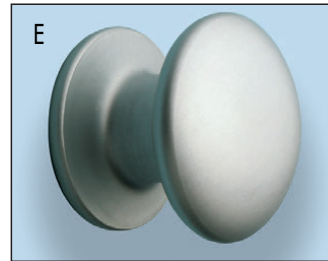

ANODIZED ALUMINUM KNOBS

Stamped aluminum sheet

art. 161 \varnothing 60 - 70 - 80

art. 166 \varnothing 60 - 70 - 80

art. 169 \varnothing 50 - 70

art. 172 \varnothing 60 - 70

art. 173 \varnothing 70 - 80

art. 174 \varnothing 70

art. 175 \varnothing 50 - 70

art. 176 \varnothing 80

art. 177 \varnothing 80

art. 178 \varnothing 60 - 70 - 80

art. 210
art. 211* \varnothing 60

art. 220
art. 221* \varnothing 60

art. 230
art. 231* \varnothing 60

art. 240
art. 241* \varnothing 50

art. 250
art. 251* \varnothing 50

art. 260
art. 261* \varnothing 45x70

art. 270
art. 271* \varnothing 60

art. 015
length 55 - 65 - 75 - 85 mm.

Finishes

Anodized aluminum:

Polished gold	code B
Satin gold	F
Polished silver	A
Satin silver	E
Polished bronze	C
Satin bronze	G
Polished dark bronze	D
Satin dark bronze	H
Black electrocolour	Z
Dark brown electrocolour	I

Aluminum and black satin nylon

Satin silver	code E
Satin bronze	G
Black electrocolour	Z
White RAL 1013	K

* single revolving knob with square spindle (art. 015) enclose

FIXED ALUMINUM KNOB

Stamped aluminum sheet