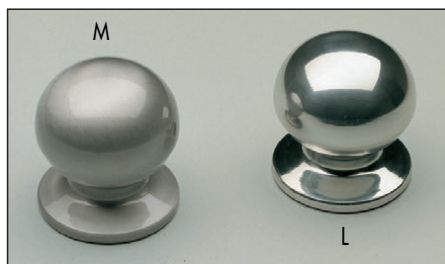

art. 240
art. 241* \varnothing 50

art. 250
art. 251* \varnothing 50

art. 260
art. 261* \varnothing 45x70

art. 270
art. 271* \varnothing 60

art. 015
length 55 - 65 - 75 - 85 mm.

Finishes

Anodized aluminum:

Polished gold	code B
Satin gold	F
Polished silver	A
Satin silver	E
Polished bronze	C
Satin bronze	G
Polished dark bronze	D
Satin dark bronze	H
Black electrocolour	Z
Dark brown electrocolour	I

Aluminum and black satin nylon

Satin silver	code E
Satin bronze	G
Black electrocolour	Z
White RAL 1013	K

* single revolving knob with square spindle (art. 015) enclose

FIXED ALUMINUM KNOB

Stamped aluminum sheet